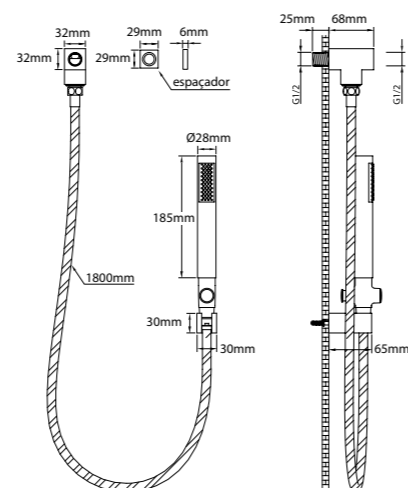

DESVIADOR UNIVERSAL QUADRADO PARA CHUVEIRO*

*O desviador é compatível com as linhas de Chuveiros de Parede Rainbow e Rivo.

Ref: DK5035CR

Ref: DK5035GO

Ref: DK5035RG

Ref: DK5035BN

Ref: DK5035BG

Ref: DK5035BRG

Ref: DK5035GM

Ref: DK5035MB

Ref: DK5035MW

CARACTERÍSTICAS TÉCNICAS:

VAZÃO DUCHA MANUAL 5,02 L/min em uma pressão de 10 m.c.a.

VAZÃO PARA CHUVEIRO 11,48 L/min em uma pressão de 10 m.c.a.

TAMANHO DO FLEXÍVEL 180cm

PRESSÃO RECOMENDADA a partir de 4 m.c.a.

CLASSE DE PRESSÃO 2 a 40 m.c.a.

[CLIQUE AQUI PARA ACESSAR OS ARQUIVOS TÉCNICOS](#)

DESENHO TÉCNICO: