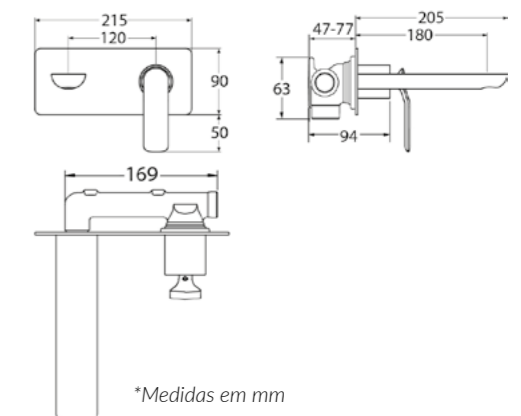

DESENHO TÉCNICO:

[CLIQUE AQUI PARA ACESSAR OS ARQUIVOS TÉCNICOS](#)