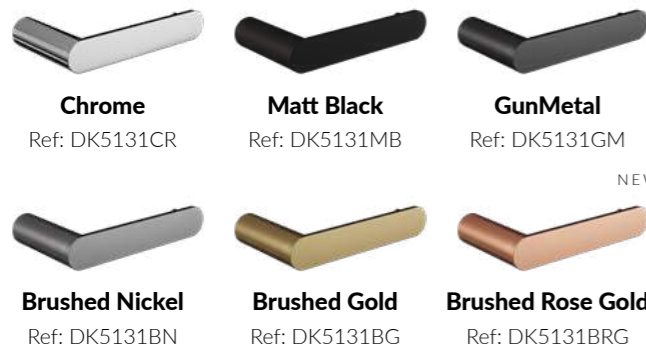

PAPELEIRA
QUANTUM

CLIQUE AQUI PARA ACESSAR OS ARQUIVOS TÉCNICOS