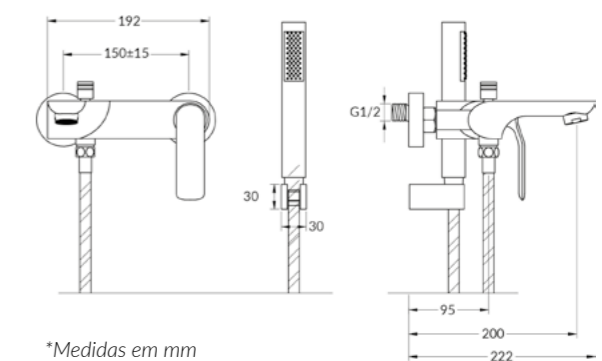

DESENHO TÉCNICO:

Monocomando de Parede para Banheira Rainbow Brushed Gold
Projeto por Fernanda Salvagni
Fotografia por Alisson Lima Moraes

[CLIQUE AQUI PARA ACESSAR OS ARQUIVOS TÉCNICOS](#)