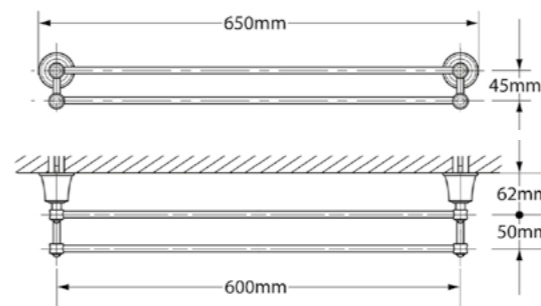

DESENHO TÉCNICO:

CLIQUE AQUI PARA ACESSAR OS ARQUIVOS TÉCNICOS

**TOALHEIRO DUPLO**  
DE PAREDE EVER

**Chrome** Ref: DK8224CR  
**ORB (Oil Rubbed Bronze)** Ref: DK8224OB  
**Brushed Nickel** Ref: DK8224BN  
**Brushed Gold** Ref: DK8224BG