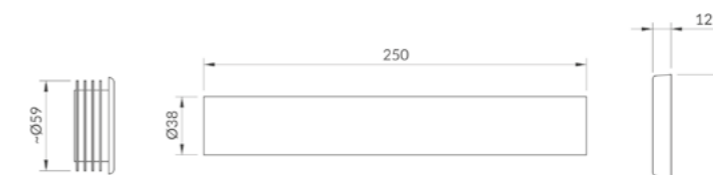

DESENHO TÉCNICO:

*Medidas em mm

[CLIQUE AQUI PARA ACESSAR OS ARQUIVOS TÉCNICOS](#)