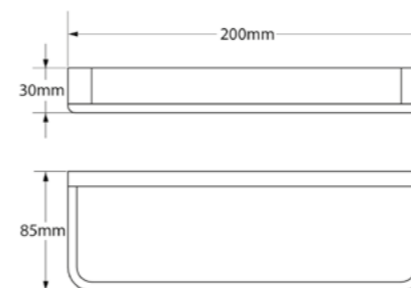

TOALHEIRO
RETANGULAR RAINBOW

DESENHO TÉCNICO:

CLIQUE AQUI PARA ACESSAR OS ARQUIVOS TÉCNICOS