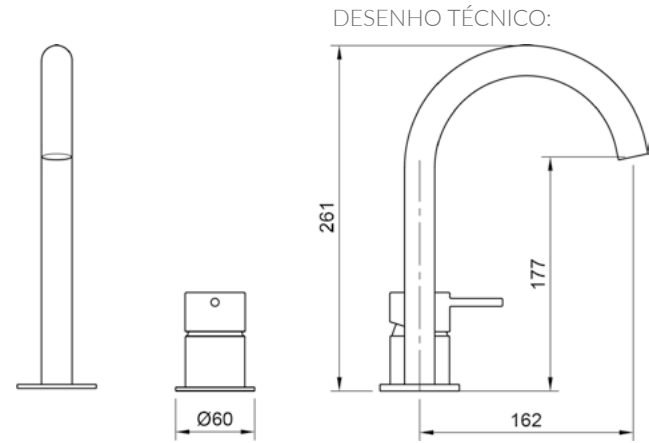

MONOCOMANDO E BICA DE BANCADA PARA LAVATÓRIO LOOP

Altura da Bica: 177 mm
Vazão: 5,5 L/min em uma pressão de 10 MCA
*Medidas em mm

Pressão mínima: 2 MCA | Recomendada: a partir de 4 MCA | Pressão máxima: 40 MCA