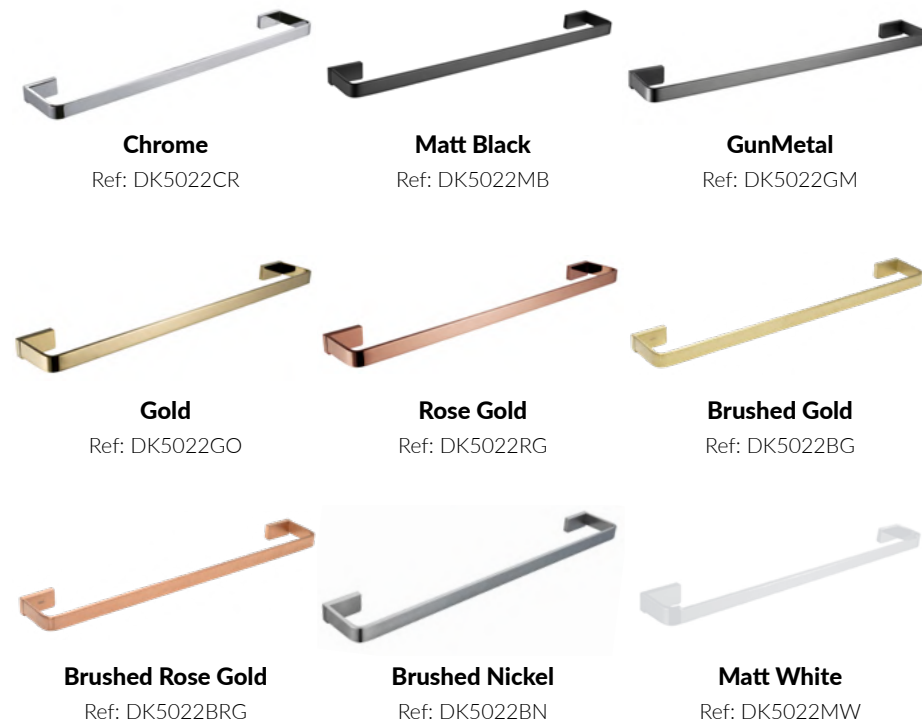

**Brushed Gold**  
Ref: DK5025BG

**Brushed Rose Gold**  
Ref: DK5025BRG

**Brushed Nickel**  
Ref: DK5025BN

**Matt White**  
Ref: DK5025MW

**CABIDE**  
RAINBOW

**SABONETEIRA**  
RAINBOW

**Chrome**  
Ref: DK5028CR

**Matt Black**  
Ref: DK5028MB

**GunMetal**  
Ref: DK5028GM

**Gold**  
Ref: DK5028GO

**Rose Gold**  
Ref: DK5028RG

**Brushed Gold**  
Ref: DK5028BG

**Brushed Rose Gold**  
Ref: DK5028BRG

**Brushed Nickel**  
Ref: DK5028BN

**Matt Black**  
Ref: DK5027MB

**GunMetal**  
Ref: DK5027GM

**Gold**  
Ref: DK5027GO

**Rose Gold**  
Ref: DK5027RG

**Brushed Gold**  
Ref: DK5027BG

**Brushed Rose Gold**  
Ref: DK5027BRG

**Brushed Nickel**  
Ref: DK5027BN

**Matt White**  
Ref: DK5027MW

**TOALHEIRO**  
RETANGULAR RAINBOW

**TOALHEIRO SIMPLES DE PAREDE RAINBOW**

DESENHO TÉCNICO:

Clique nos ícones abaixo para acessar os arquivos técnicos:

**PRATELEIRA COM VIDRO RAINBOW**