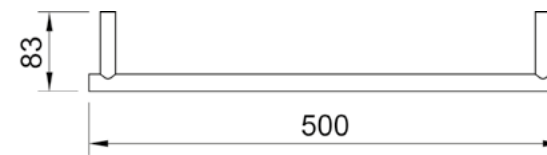

*Medidas em mm

DESENHO TÉCNICO: