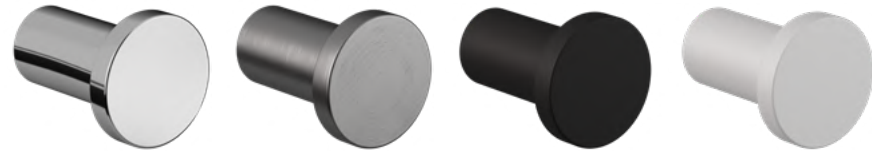

**TOALHEIRO SIMPLES**  
LOOP

**Chrome** Ref: DK5143CR  
**Brushed Nickel** Ref: DK5143BN

**Matt Black** Ref: DK5143MB  
**Matt White** Ref: DK5143MW

**CABIDE**  
LOOP

**Chrome** Ref: DK5140CR  
**Brushed Nickel** Ref: DK5140BN  
**Matt Black** Ref: DK5140MB  
**Matt White** Ref: DK5140MW