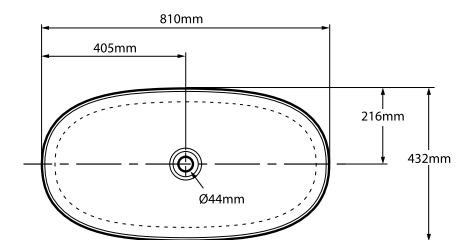

DOWNLOADS: