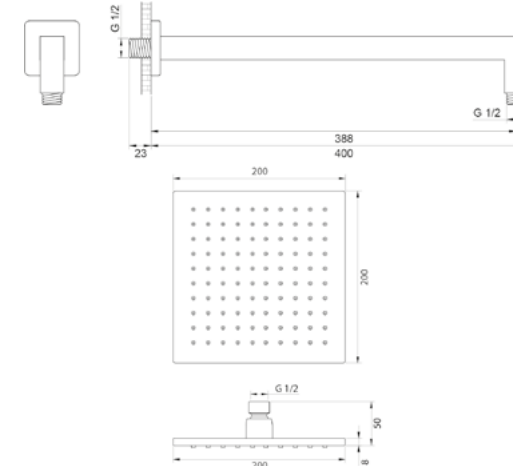

Vazão: 12,2 L/min em uma pressão de 10 MCA

*Medidas em mm

Clique nos ícones abaixo para acessar os arquivos técnicos:

Pressão mínima: 2 MCA | Recomendada: a partir de 4 MCA | Pressão máxima: 40 MCA