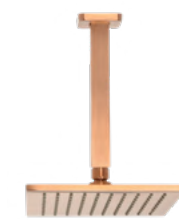

## CHUVEIRO DE TETO RAINBOW

**Chrome**  
Ref: DK5029CR

**Matt Black**  
Ref: DK5029MB

**GunMetal**  
Ref: DK5029GM

**Gold**  
Ref: DK5029GO

**Rose Gold**  
Ref: DK5029RG

**Brushed Gold**  
Ref: DK5029BG

**Brushed Rose Gold**  
Ref: DK5029BRG