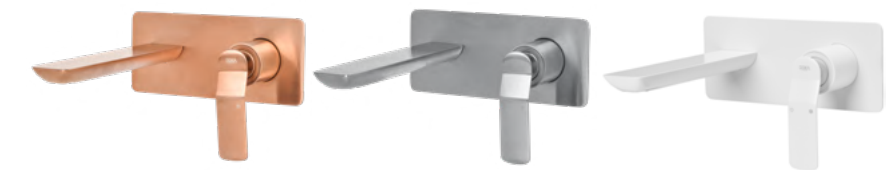

## MONOCOMANDO DE PAREDE PARA LAVATÓRIO RAINBOW

**Chrome**  
Ref: DK5047CR

**Matt Black**  
Ref: DK5047MB

**GunMetal**  
Ref: DK5047GM

**Gold**  
Ref: DK5047GO

**Rose Gold**  
Ref: DK5047RG

**Brushed Gold**  
Ref: DK5047BG