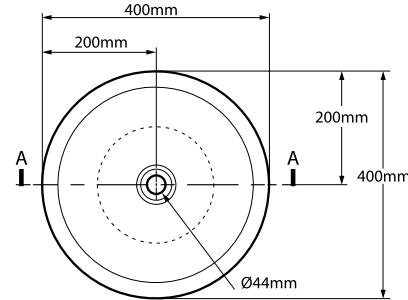

CUBA AMALFI | DK8061

7 kg

DOWNLOADS:

CUBA DRAYTON | DK8103

4 kg

DOWNLOADS:

CUBA IOS PEQUENA | DK8164

7 kg