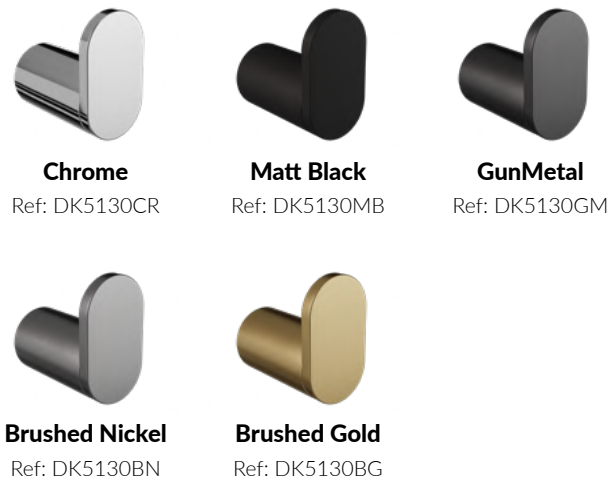

CABIDE
QUANTUM