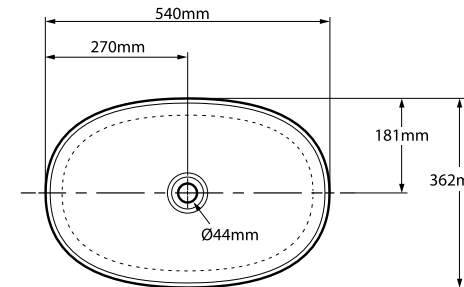

CUBA AMALFI | DK8061

7 kg

DOWNLOADS:

CUBA DRAYTON | DK8103

4 kg

DOWNLOADS:

CUBA IOS PEQUENA | DK8164

7 kg