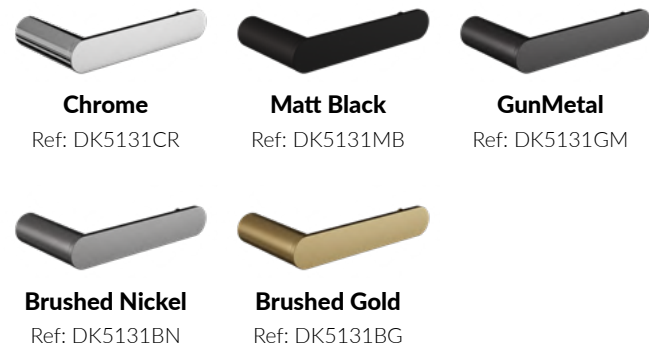

PAPELEIRA
QUANTUM