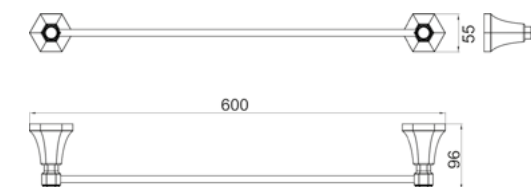

DESENHO TÉCNICO: