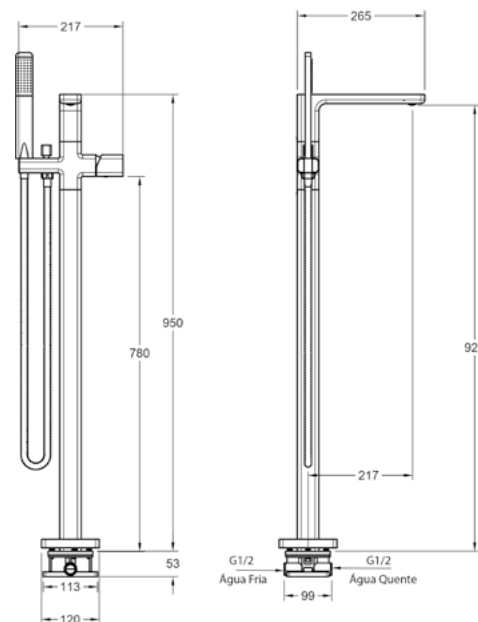

MONOCOMANDO DE PISO PARA BANHEIRA COM DUCHA MANUAL RIVVO

* Todos os volantes são vendidos separadamente.

Corpo para Monocomando de Piso para Banheira

Volante para Monocomando de Piso para Banheira

DESENHO TÉCNICO:

Altura da Bica: 927 mm
Vazão da Bica: 13,27 L/min em uma pressão de 10 MCA
Vazão da Ducha Manual: 9,46 L/min em uma pressão de 10 MCA

*Medidas em mm

Clique nos ícones abaixo para acessar os arquivos técnicos:

Pressão mínima: 2 MCA | Recomendada: a partir de 4 MCA | Pressão máxima: 40 MCA