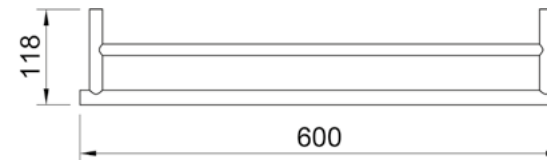

*Medidas em mm

DESENHO TÉCNICO: