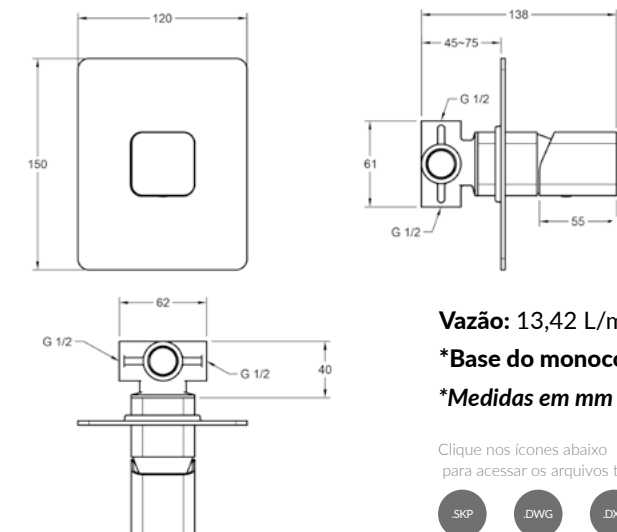

DESENHO TÉCNICO:

Vazão: 13,42 L/min em uma pressão de 10 MCA

*Base do monocomando inclusa

*Medidas em mm

Clique nos ícones abaixo para acessar os arquivos técnicos: