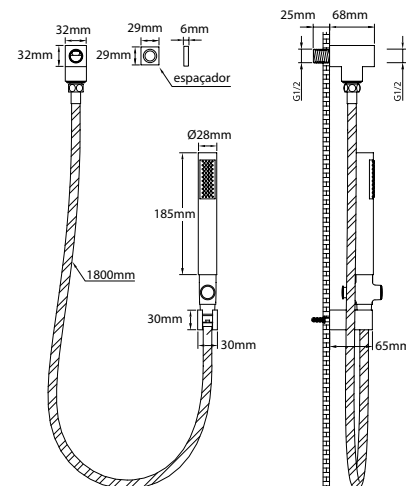

**Brushed Nickel**  
Ref: DK5035BN

**Brushed Gold**  
Ref: DK5035BG

**Brushed Rose Gold**  
Ref: DK5035BRG

**GunMetal**  
Ref: DK5035GM

**Matt Black**  
Ref: DK5035MB

**Matt White**  
Ref: DK5035MW

DESENHO TÉCNICO: