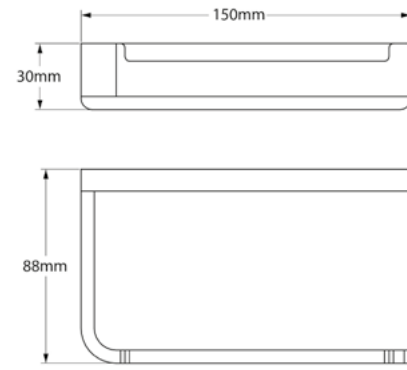

**Rose Gold**  
Ref: DK5026RG

**Brushed Gold**  
Ref: DK5026BG

**Brushed Rose Gold**  
Ref: DK5026BRG

**Brushed Nickel**  
Ref: DK5026BN

**Matt White**  
Ref: DK5026MW

DESENHO TÉCNICO:

Clique nos ícones abaixo para acessar os arquivos técnicos: